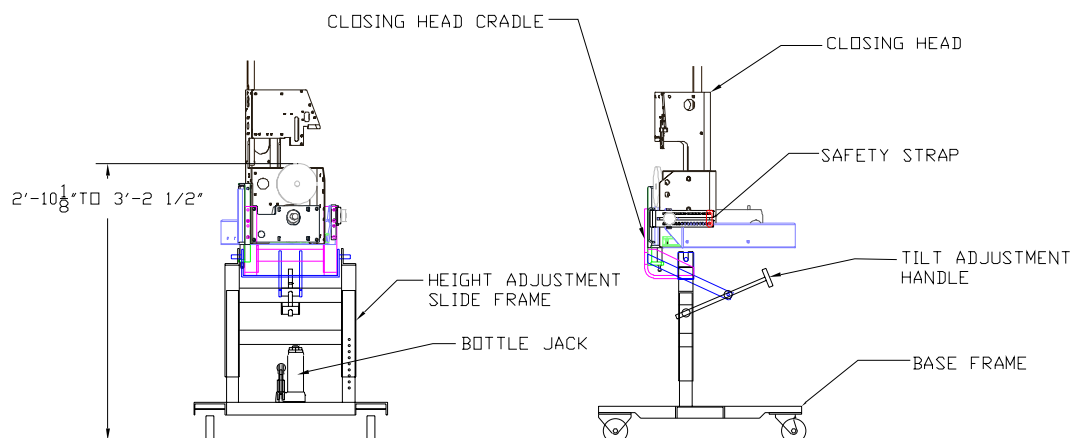

Mobile, adjustable stand for 872 Model automatic bag closing machines.

Standard Features:

3" casters with lock

Nickle plated steel frame

Adjustable for height and tilt

Optional bracket for bag tensioner unit.

The closer mounts to the stand with the same brackets as it would mount to a conveyor.

The stand is universal; right or left handed closers can be used.

RYAN
TECHNOLOGY, INC.