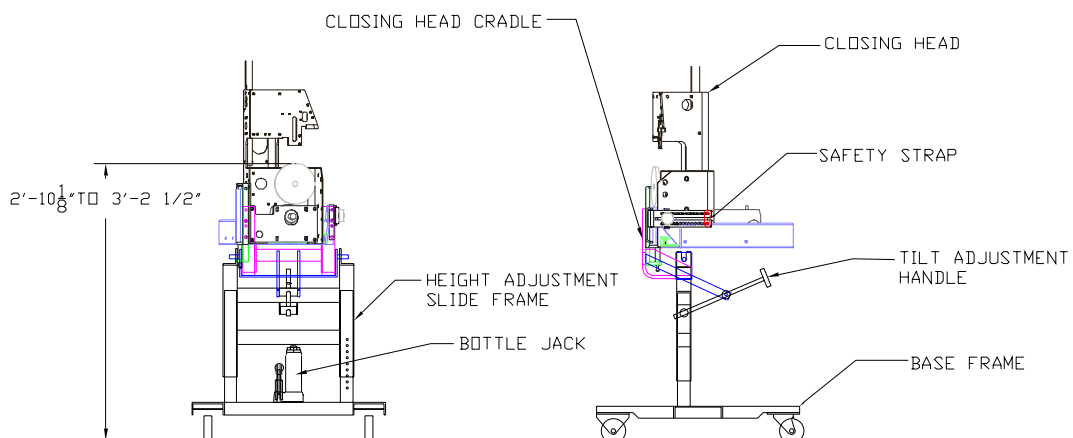

Mobile, adjustable stand for 872 Model automatic bag closing machines.

Standard Features:

3" casters with lock

Nickle plated steel frame

Adjustable for height and tilt

Optional bracket for bag tensioner unit.

The closer mounts to the stand with the same brackets as it would mount to a conveyor.

The stand is universal; right or left handed closers can be used.

RYAN
TECHNOLOGY, INC.